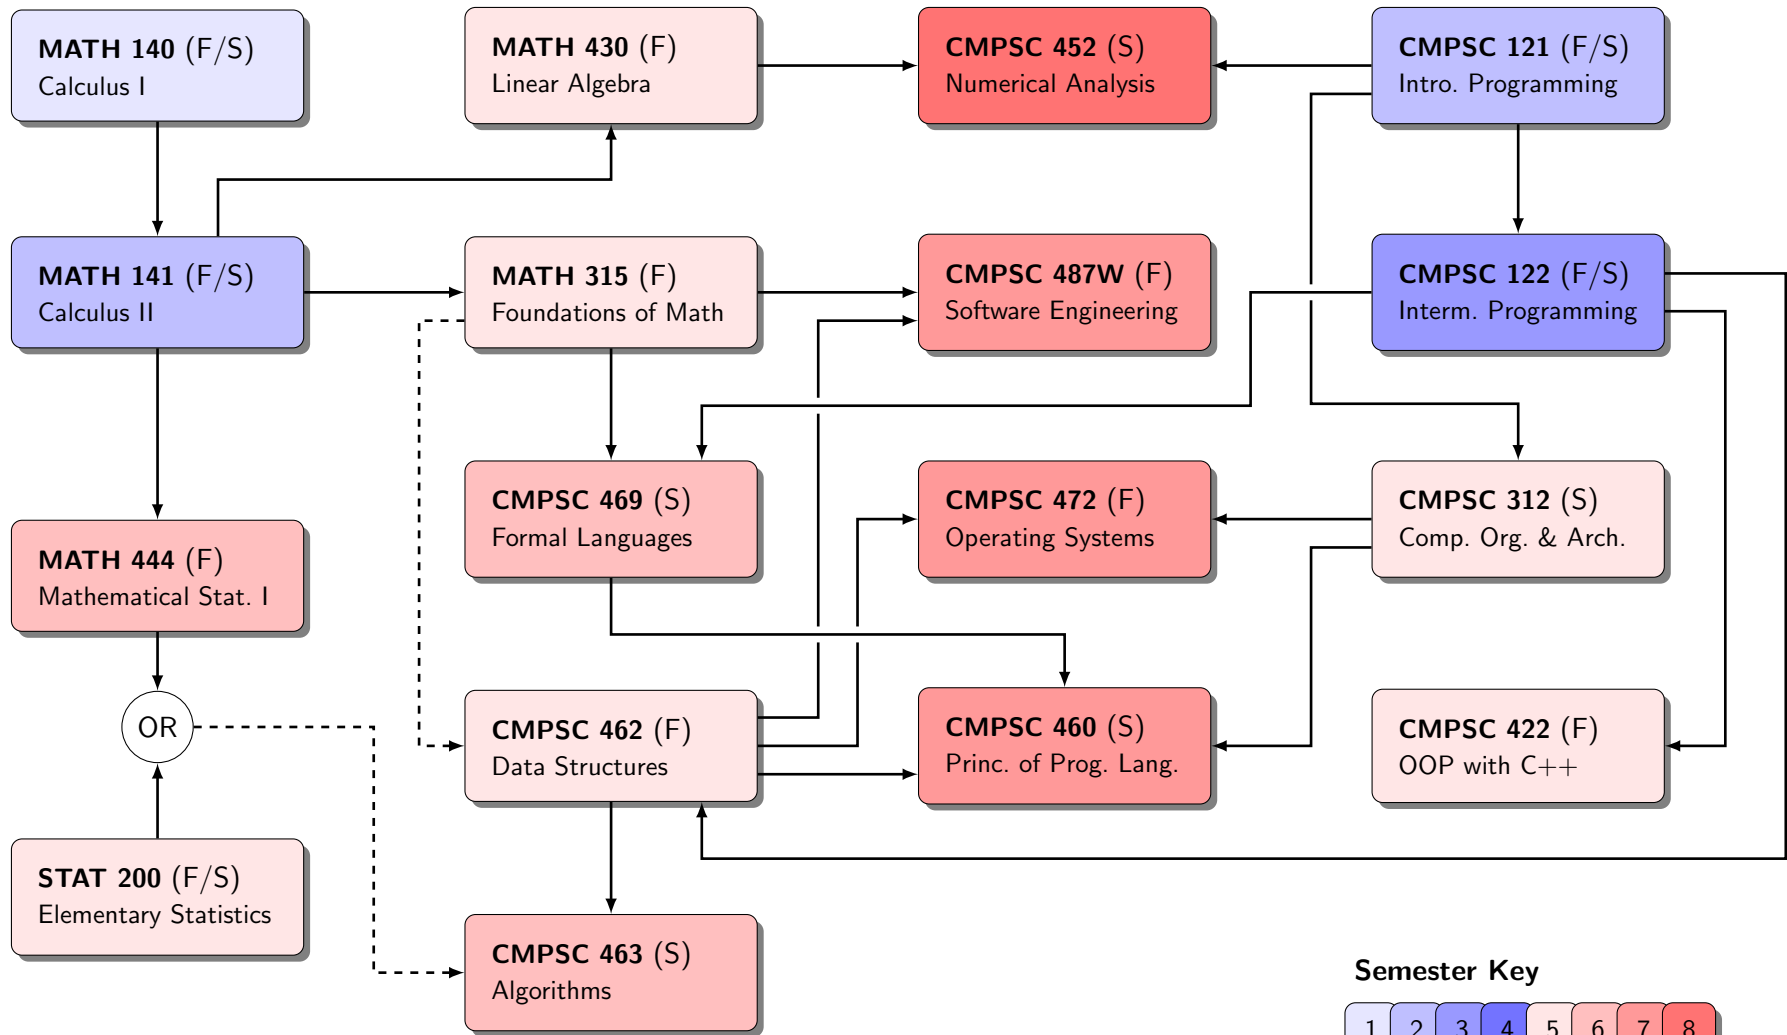

Prerequisite Chart for the Computer Science Major

Semester Key

1	2	3	4	5	6	7	8
---	---	---	---	---	---	---	---

Prerequisite: ———→
Corequisite: - - - ->
F: Fall **S: Spring**